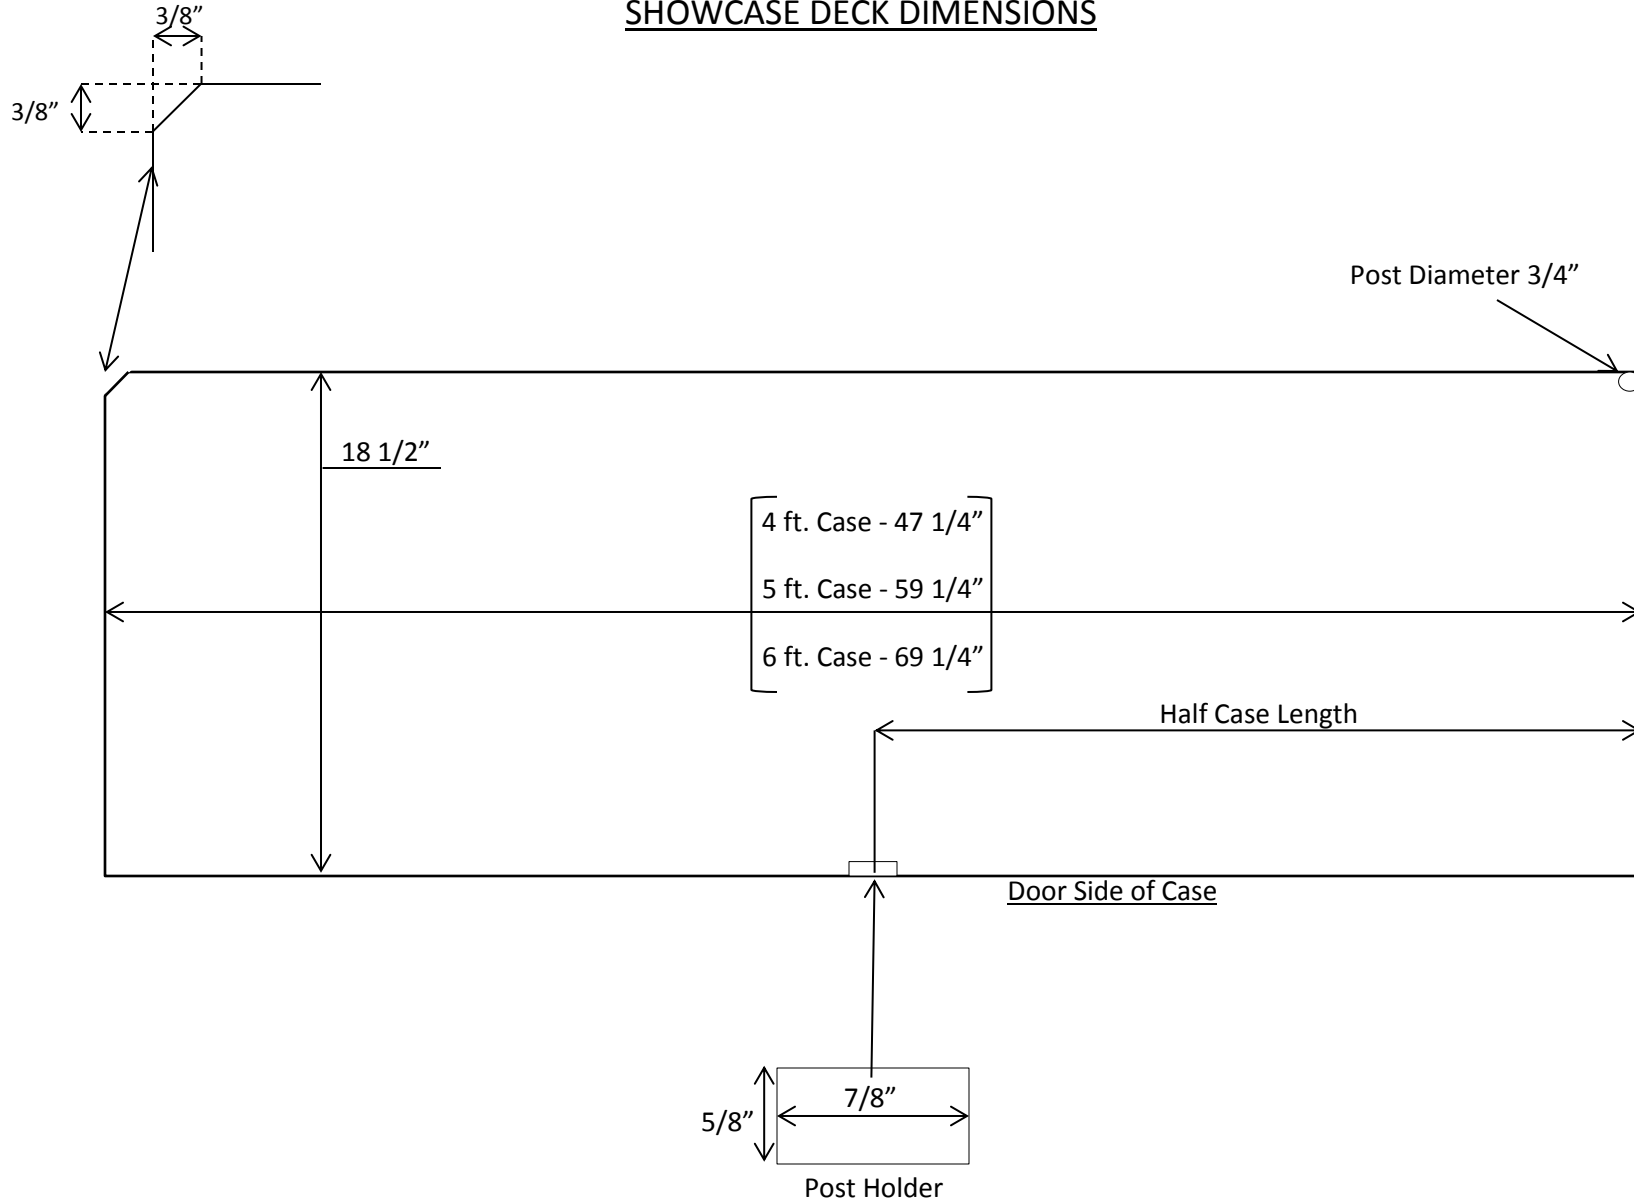

4', 5', & 6' Quarter Vision/Jewelers Case Inside Dimensions

INSIDE HEIGHT FROM DECK TO GLASS AND FROM DECK TO LIGHT

All inside dimensions were obtained from the manufacturer and do slightly vary from case to case

4', 5', & 6' Quarter Vision/Jewelers Case Inside Dimensions

SHOWCASE DECK DIMENSIONS

All inside dimensions were obtained from the manufacturer and do slightly vary from case to case