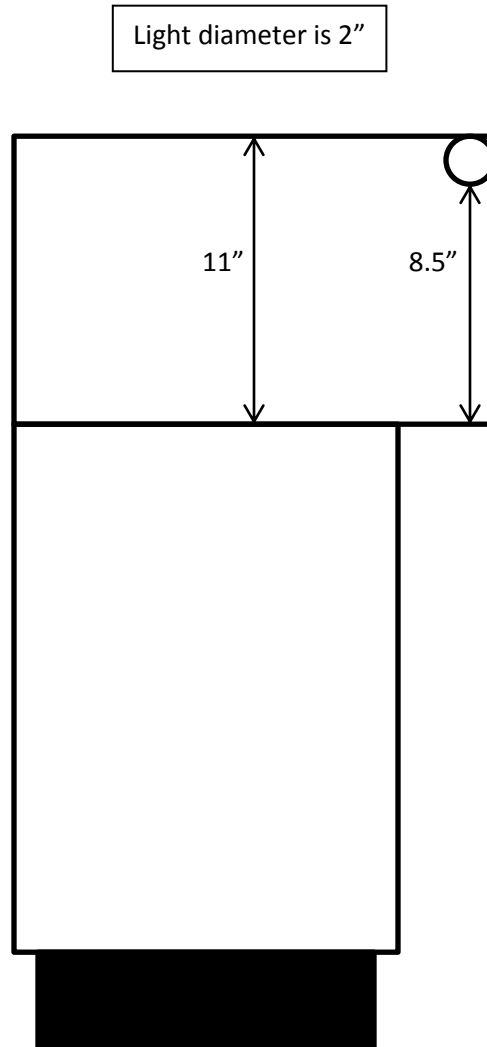

4', 5', & 6' Quarter Vision/Jewelers Case Inside Dimensions

INSIDE HEIGHT FROM DECK TO GLASS AND FROM DECK TO LIGHT

All inside dimensions were obtained from the manufacturer and do slightly vary from case to case

4', 5', & 6' Quarter Vision/Jewelers Case Inside Dimensions

SHOWCASE DECK DIMENSIONS

All inside dimensions were obtained from the manufacturer and do slightly vary from case to case