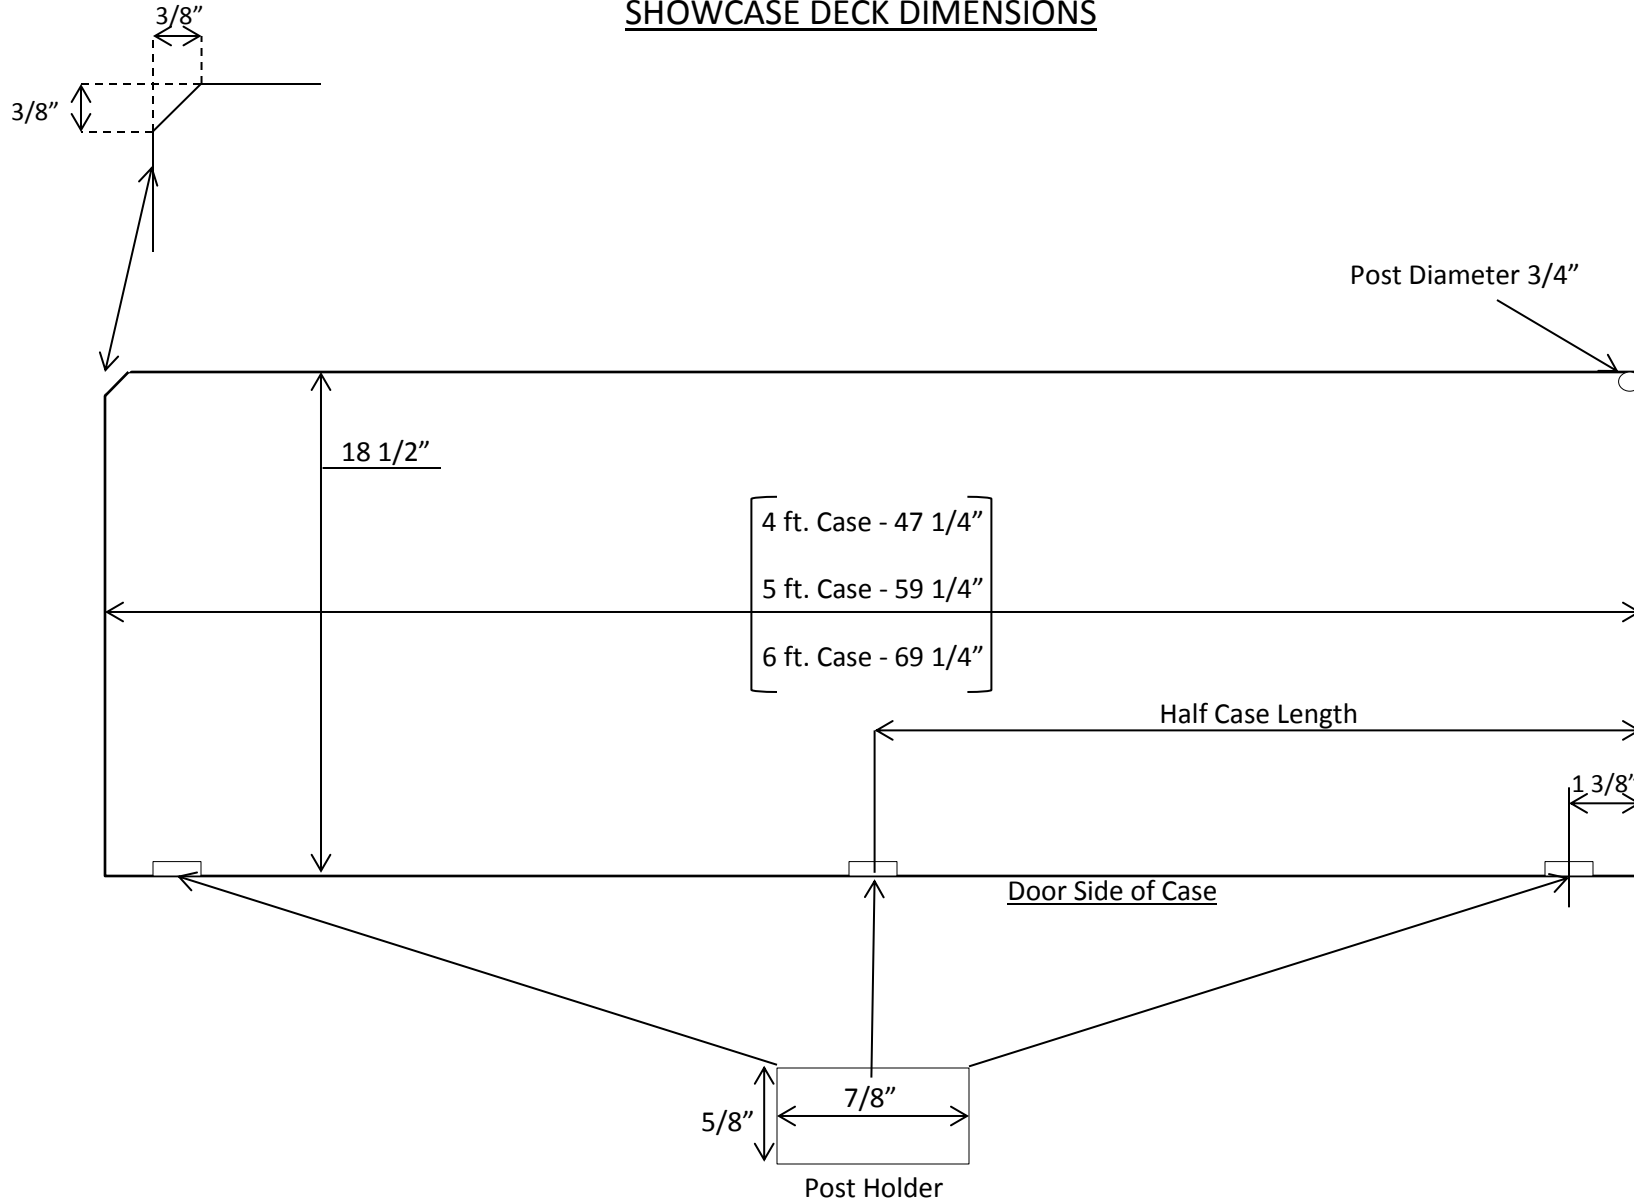

4', 5', & 6' Full & Half Inside Dimensions

INSIDE HEIGHT FROM DECK TO GLASS AND FROM DECK TO LIGHT

Showcase light diameter is 2"

All inside dimensions were obtained from the manufacturer and do slightly vary from case to case

4', 5', & 6' Full & Half Inside Dimensions

SHOWCASE DECK DIMENSIONS

All inside dimensions were obtained from the manufacturer and do slightly vary from case to case