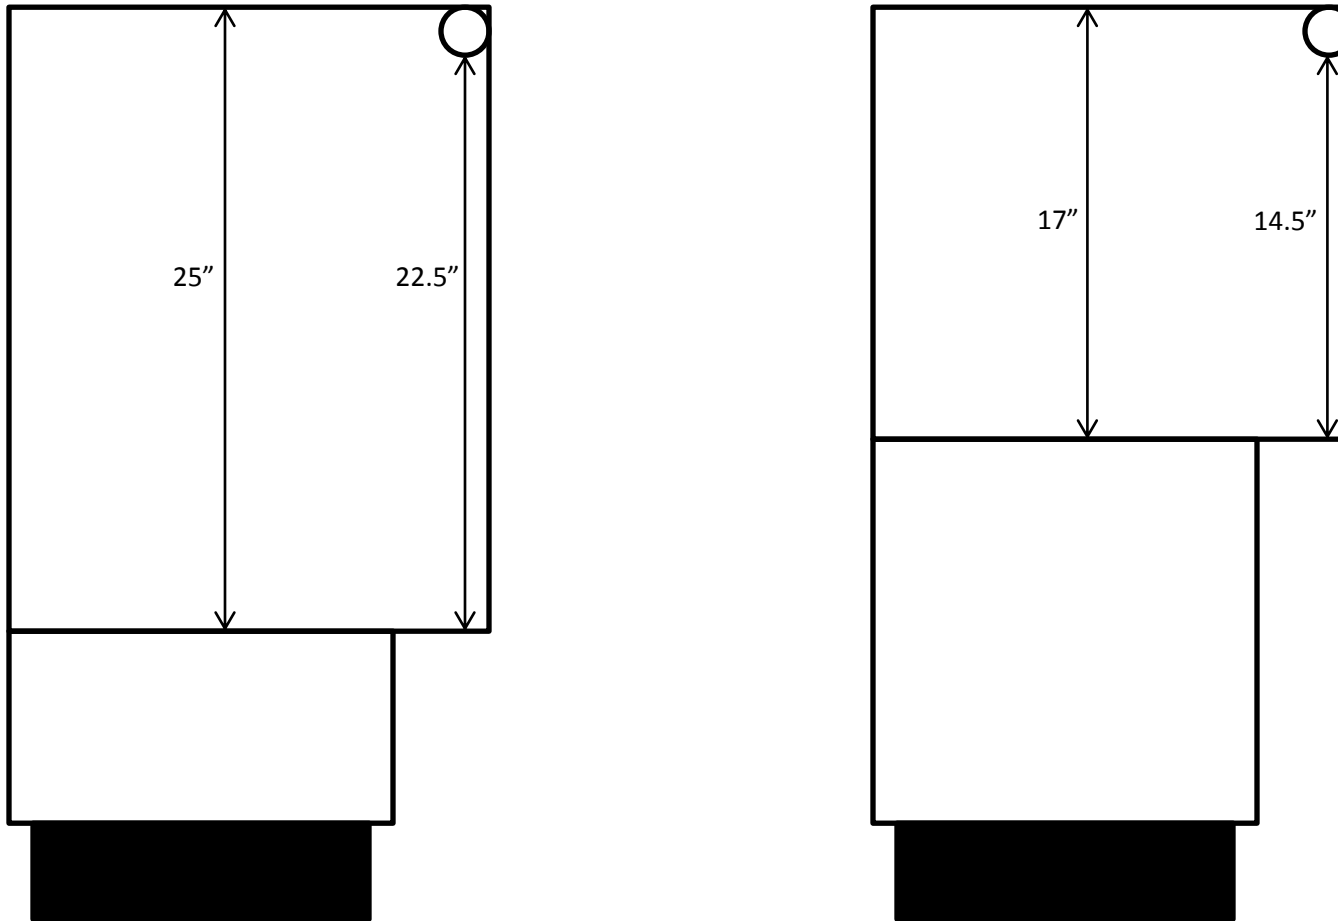

4', 5', & 6' Full & Half Inside Dimensions

INSIDE HEIGHT FROM DECK TO GLASS AND FROM DECK TO LIGHT

Showcase light diameter is 2"

All inside dimensions were obtained from the manufacturer and do slightly vary from case to case

4', 5', & 6' Full & Half Inside Dimensions

SHOWCASE DECK DIMENSIONS

All inside dimensions were obtained from the manufacturer and do slightly vary from case to case